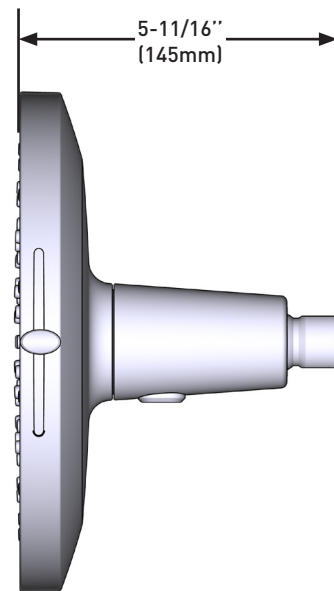

OPERATION

- Infiniti™ dial allows users to precisely adjust to their preferred balance of force and coverage
- Magnetix showerhead is a snap to clean, easily detaching from the shower arm

FLOW

- Flowrate for non-EP models is 2.5 gpm
- Flowrate for EP suffix models is 1.75 gpm

Verso™

Rainshower with Infiniti™ dial and Magnetix™ Docking

MODELS: 220R2 series
220R2EP series

CRITICAL DIMENSIONS DO NOT SCALE