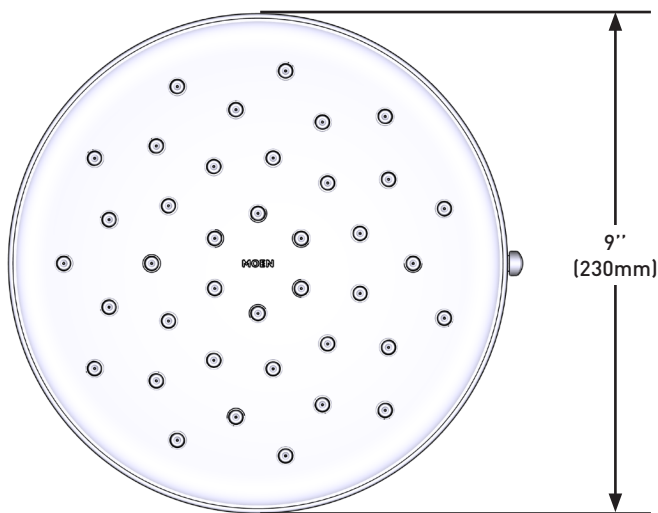

DESCRIPTION

- Various finishes identified by suffix
- Designed using ocean recycled plastic
- Magnetix™ technology features an innovative magnetic docking system
- Includes rainshower and magnetic docking system
- 1/2" IPS connection

OPERATION

- Infiniti™ dial allows users to precisely adjust to their preferred balance of force and coverage
- Magnetix showerhead is a snap to clean, easily detaching from the shower arm

FLOW

- Flowrate for non-EP models is 2.5 gpm
- Flowrate for EP suffix models is 1.75 gpm

Verso™

Rainshower with Infiniti™ dial and Magnetix™ Docking

MODELS: 220R2 series
220R2EP series

CRITICAL DIMENSIONS DO NOT SCALE